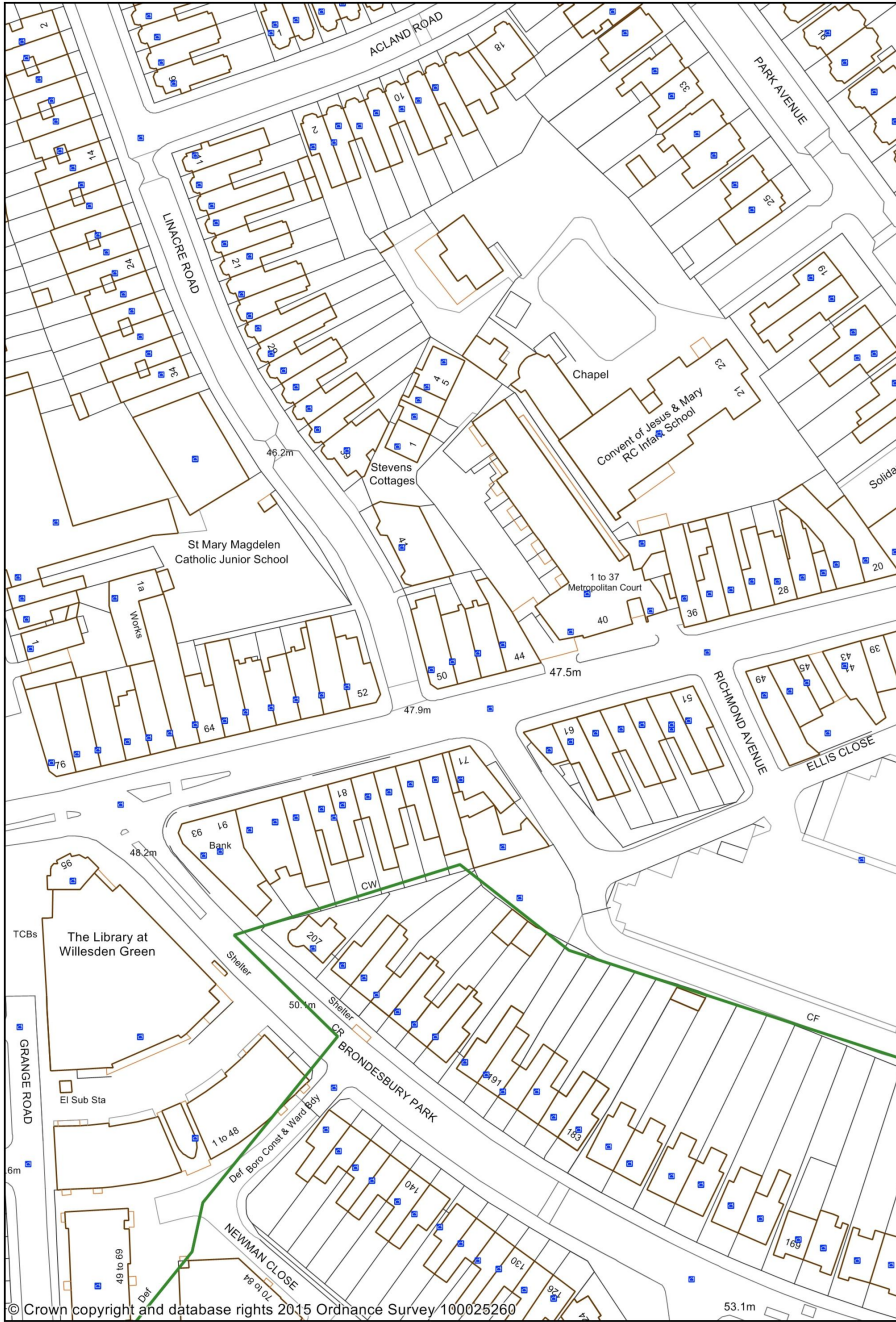

Winemart, 48 High Road, NW10 2QA

1:1250

0 0.02 0.04 kilometres